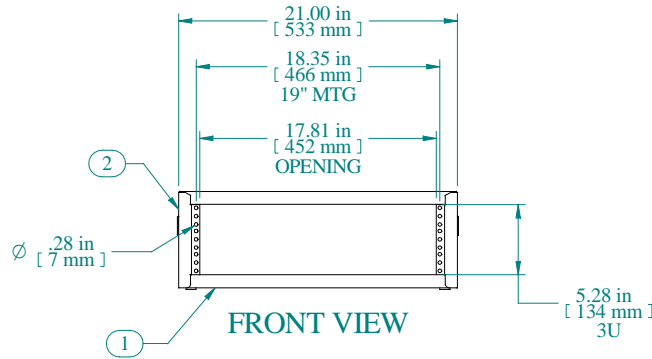

SECTION A-A

TOP VIEW

L.S. VIEW

FRONT VIEW

R.S. VIEW

BOTTOM VIEW

Item Number	Title	Quantity
1	RCBS - BOTTOM	1
2	RCBS - TOP & SIDES	1
3	BLACK PLASTIC HANDLE	2
4	PLUG BUMPER	4

PART NUMBERS

Data subject to change without notice. Isometric drawing not to scale.

**HAMMOND
MANUFACTURING™**

www.hammondmfg.com

PART NO. RCBS1900517