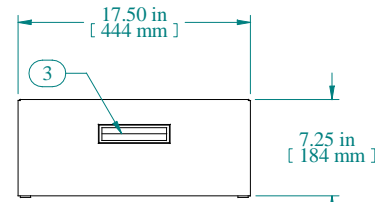

SECTION A-A

TOP VIEW

L.S. VIEW

FRONT VIEW

R.S. VIEW

BOTTOM VIEW

Item Number	Title	Quantity
1	RCBS - BOTTOM	1
2	RCBS - TOP & SIDES	1
3	BLACK PLASTIC HANDLE	2
4	PLUG BUMPER	4

PART NUMBERS

Data subject to change without notice. Isometric drawing not to scale.

**HAMMOND
MANUFACTURING™**

www.hammondmfg.com

PART NO. RCBS1900517