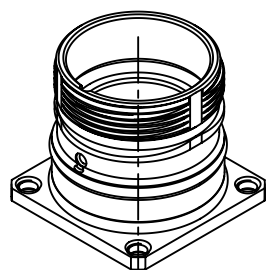

panel cut out

Plastic snap ring - Male

Plastic snap ring - Female

	All Dimensions in mm Original Size DIN A4	Scale 2:1	Free size tol.		Ref.	
	All rights reserved Department EL PD - DE	Created by KLASSEN P	Inspected by RIEPE	Standardisation TIEMANNA	Date 2017-02-15	State Final Release
HARTING Electric GmbH & Co. KG D-32339 Espelkamp		Title Han M23 HBM back M3			Doc-Key / ECM-Nr. 100708261/UGD/001/B 500000115544	
		Type TB	Number 09 15 100 0306		Rev. B	Page 1/1