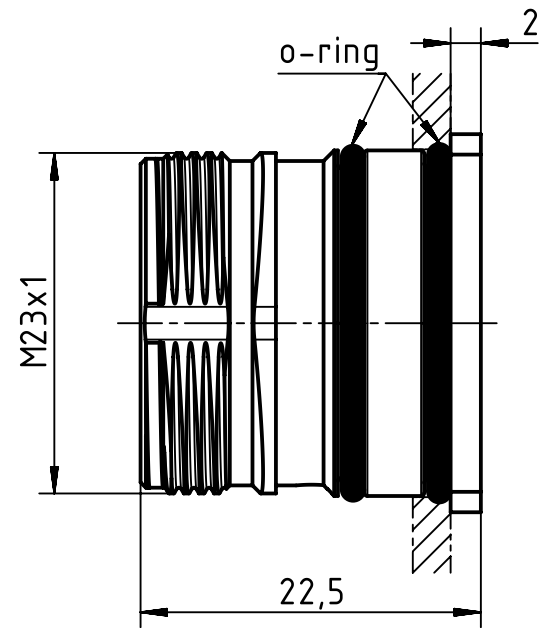

panel cut out

Plastic snap ring - Male

Plastic snap ring - Female

	All Dimensions in mm Original Size DIN A4	Scale 2:1	Free size tol.		Ref.	
	All rights reserved Department EL PD - DE	Created by KLASSEN P	Inspected by RIEPE	Standardisation TIEMANNA	Date 2017-02-15	State Final Release
HARTING Electric GmbH & Co. KG D-32339 Espelkamp		Title Han M23 HBM back M3			Doc-Key / ECM-Nr. 100708261/UGD/001/B 500000115544	
		Type TB	Number 09 15 100 0306		Rev. B	Page 1/1