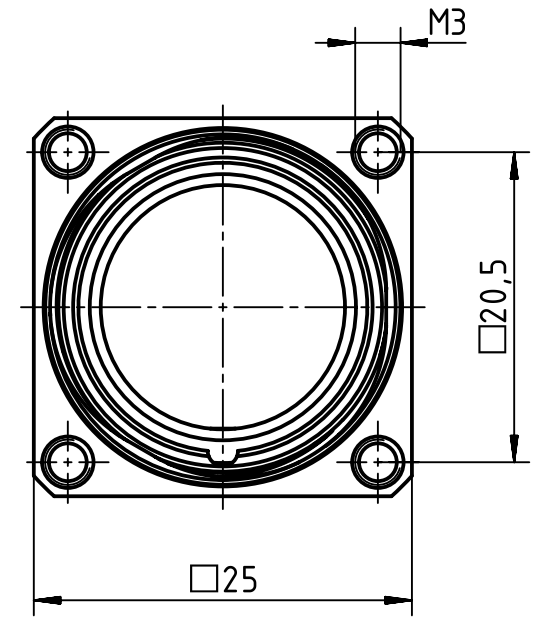

panel cut out

Plastic snap ring - Male

Plastic snap ring - Female

	All Dimensions in mm Original Size DIN A4	Scale 2:1	Free size tol.		Ref.	
	All rights reserved Department EL PD - DE	Created by KLASSEN P	Inspected by RIEPE	Standardisation TIEMANNA	Date 2017-02-15	State Final Release
HARTING Electric GmbH & Co. KG D-32339 Espelkamp		Title Han M23 HBM back M3			Doc-Key / ECM-Nr. 100708261/UGD/001/B 500000115544	
		Type TB	Number 09 15 100 0306		Rev. B	Page 1/1