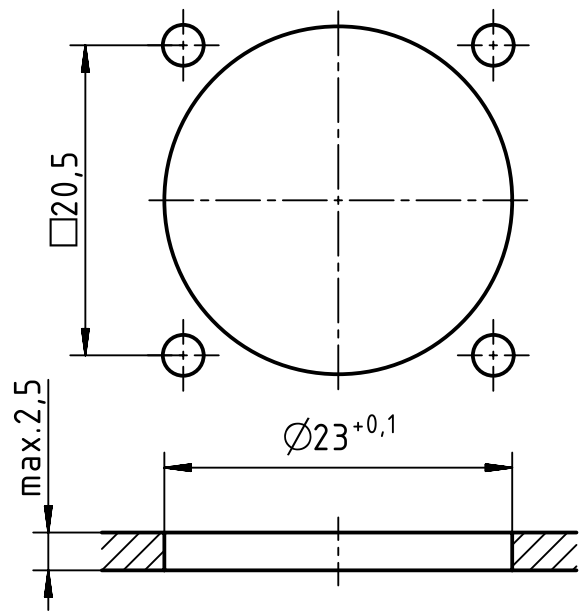

panel cut out

Plastic snap ring - Male

Plastic snap ring - Female

	All Dimensions in mm Original Size DIN A4	Scale 2:1	Free size tol.		Ref.	
	All rights reserved Department EL PD - DE	Created by KLASSEN P	Inspected by RIEPE	Standardisation TIEMANNA	Date 2017-02-15	State Final Release
HARTING Electric GmbH & Co. KG D-32339 Espelkamp		Title Han M23 HBM back M3			Doc-Key / ECM-Nr. 100708261/UGD/001/B 500000115544	
		Type TB	Number 09 15 100 0306		Rev. B	Page 1/1