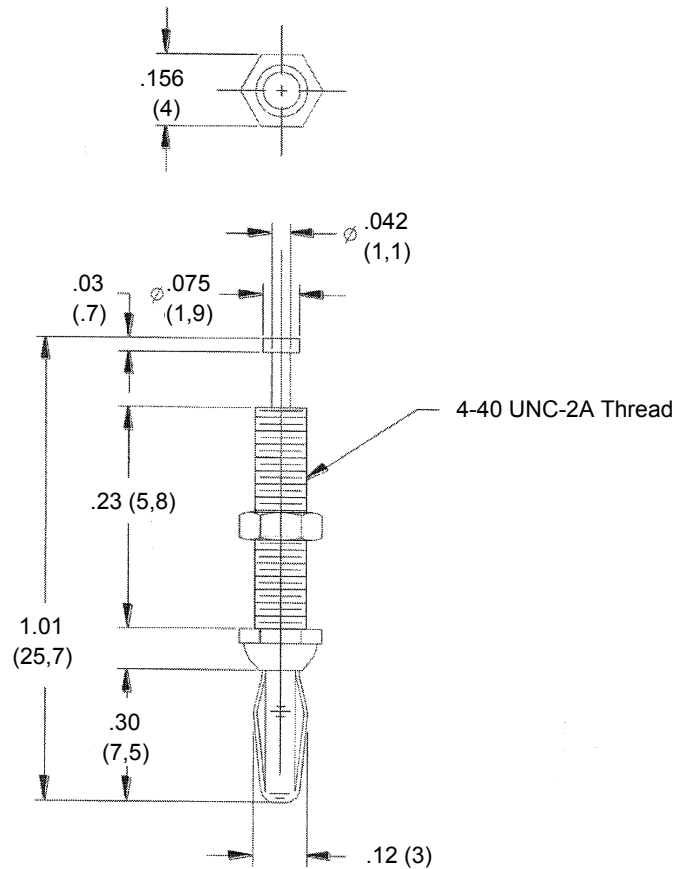

MUELLER®

MODEL: BU-P3276

Mini Banana Plug, Gold Plated

MATERIALS:

Body – Gold Plated Brass, Solder Connection

Banana – Gold Plated Beryllium Copper

RATING:

5 Amps

Hands free testing to 2000 VDC max.

Temperature: -50°C to 130°C