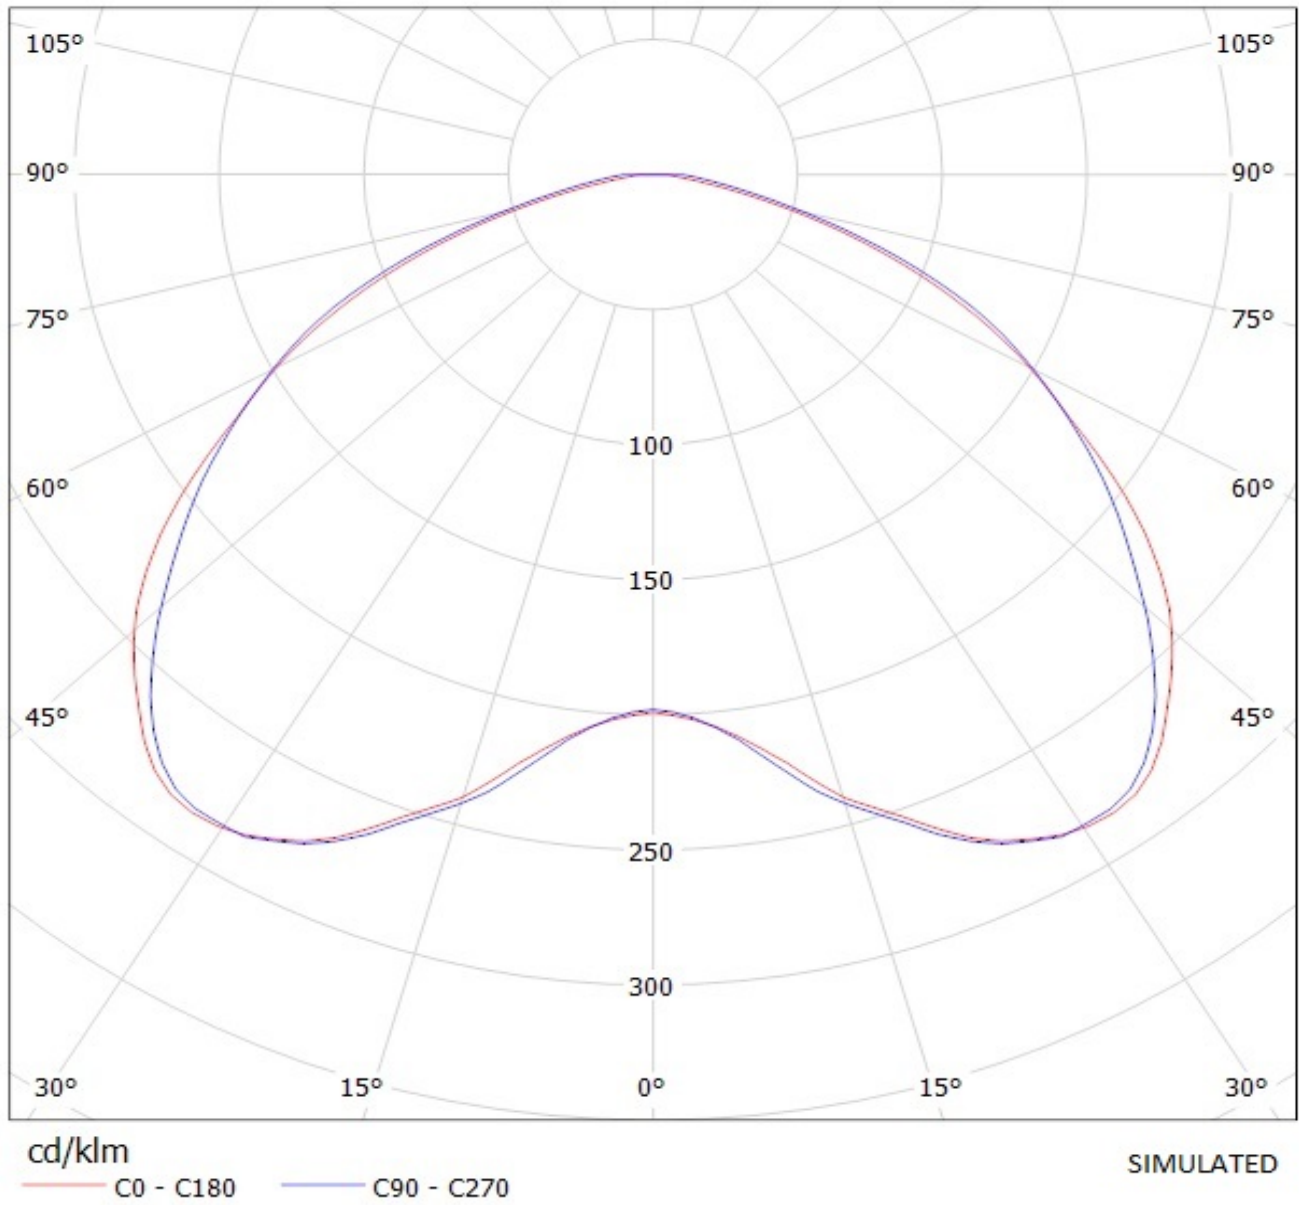

Ledil Oy C11252_Strada-C2-XP C11252_Strada-C2-XP / LDC (Polar)

Luminaire: Ledil Oy C11252_Strada-C2-XP C11252_Strada-C2-XP
Lamps: 1 x Cree XP-E (White)