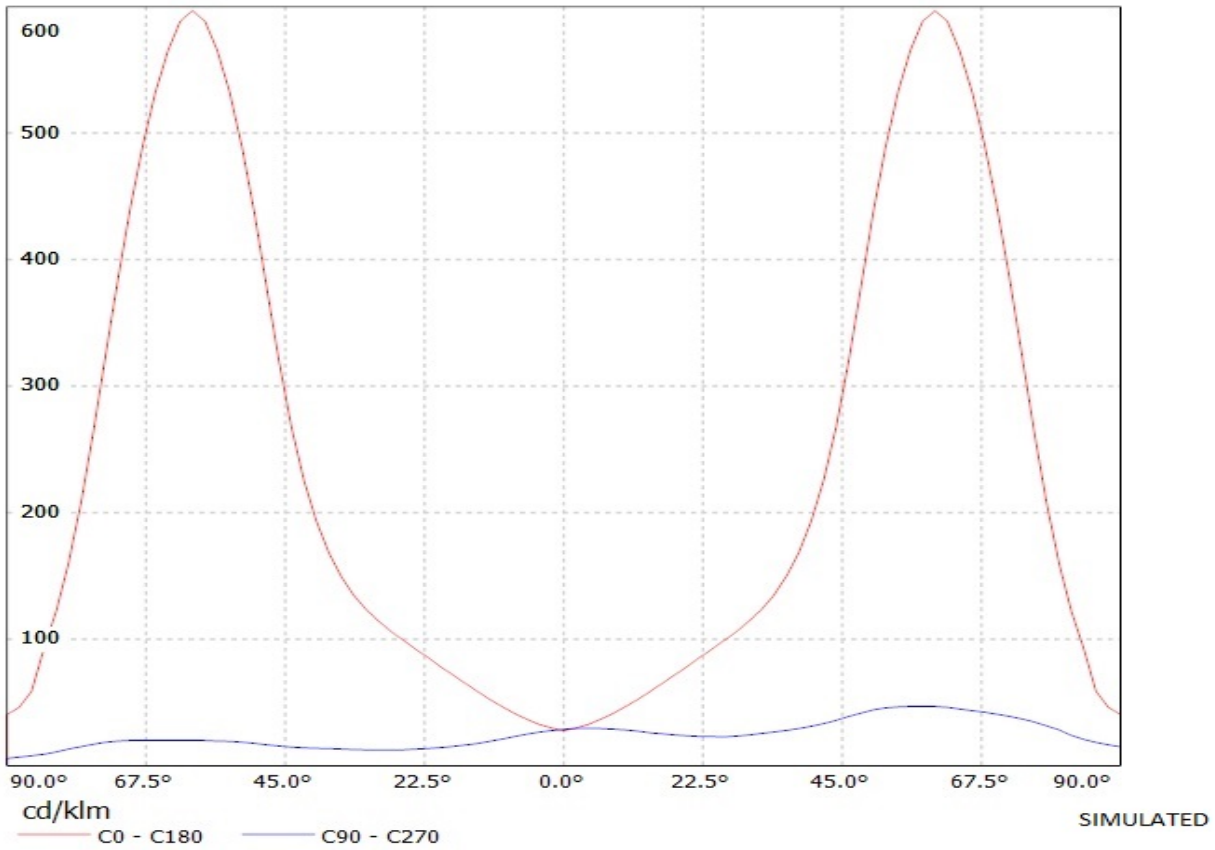

Ledil Oy C11425_Strada-T-DW-XP C11425_Strada-T-DW-XP / LDC (Linear)

Luminaire: Ledil Oy C11425_Strada-T-DW-XP C11425_Strada-T-DW-XP

Lamps: 1 x Cree XP-E (White)